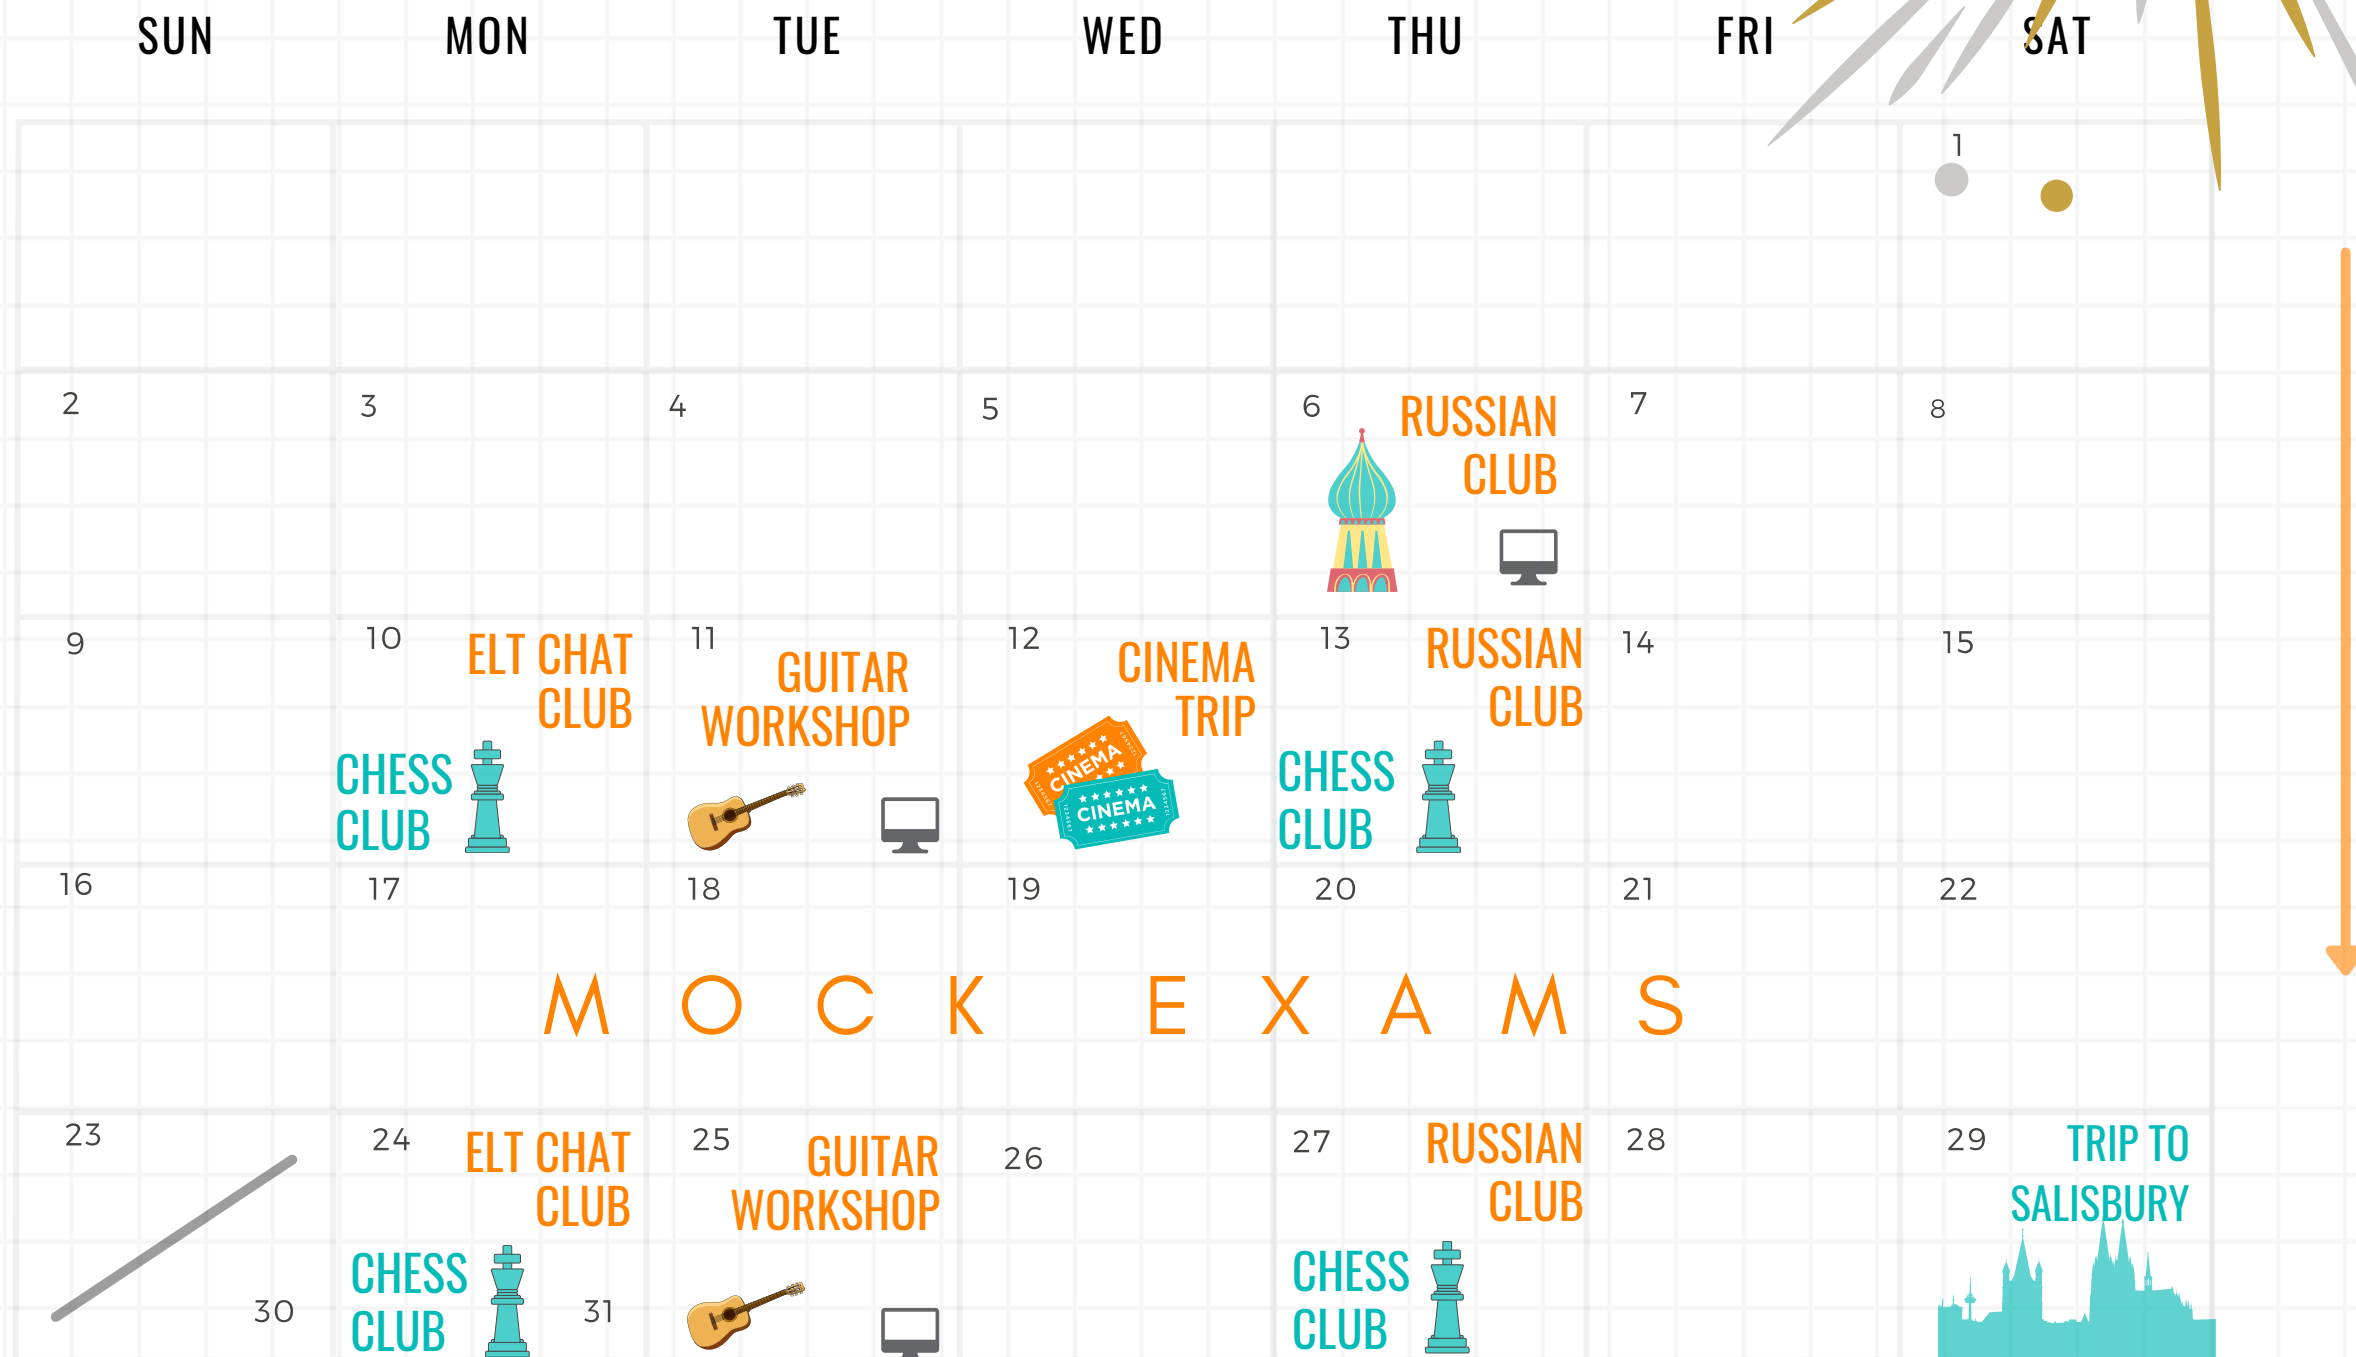

JANUARY 2022

HAPPY NEW YEAR!

Highlights this month:

TRIP TO SALISBURY

Visit this modern, medieval city, home of the famous Magna Carta, and some great shopping!

JOIN OUR CLUBS

- **ELT CHAT CLUB** - Mondays @5pm
- **CHESS CLUB** - every Monday (3-4pm) & Thursday (2-3pm)
- **RUSSIAN CLUB** - every Thursday online @6pm
- **GUITAR WORKSHOP** - every 2nd Tuesday online @7:15pm

*Activities subject to change and/or cancellation if weather dependent or other circumstances

SOCIAL PROGRAMME

ONLINE